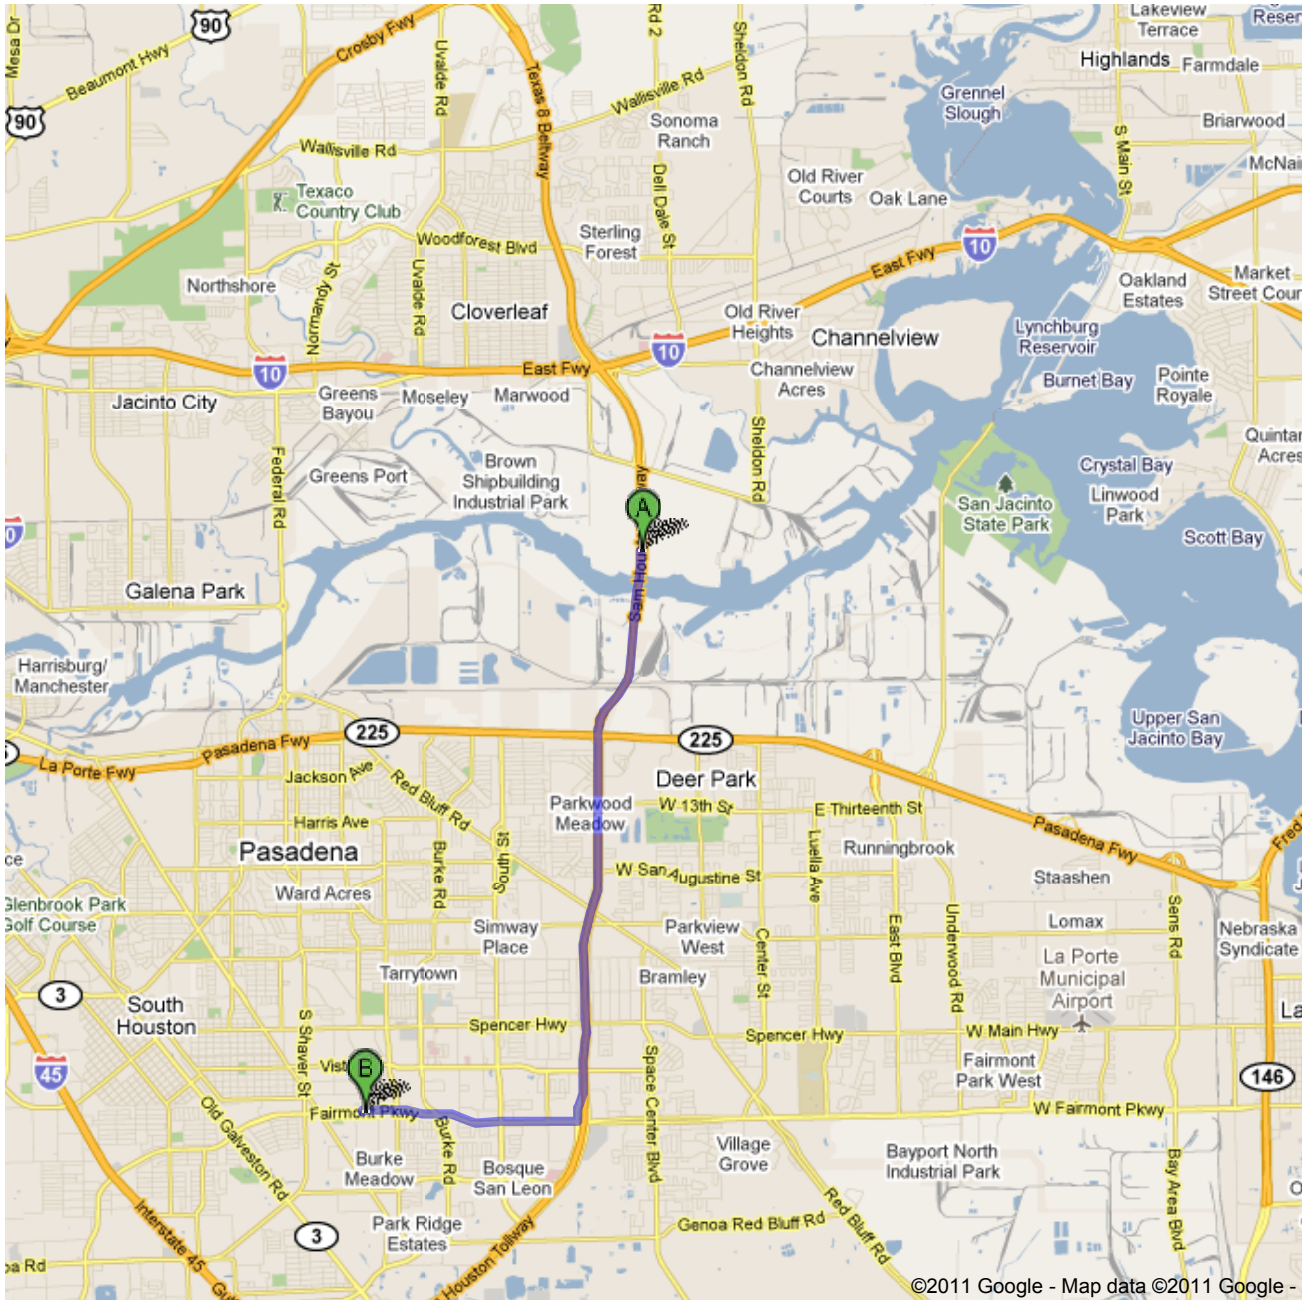

Directions to 1002 Fairmont Pkwy, Pasadena, TX 77504
8.9 mi – about 13 mins
from Beltway 8 North (over Toll Bridge).

East Sam Houston Pkwy N N/Sam Houston Tollway S/Texas 8 Beltway S

1. Head **south** on **Sam Houston Tollway S** go 6.2 mi
total 6.2 mi
Toll road
About 6 mins

2. Take the exit toward **Fairmont Pkwy/Genoa - Red Bluff Rd** go 0.2 mi
total 6.3 mi
Toll road

3. Merge onto **East Sam Houston Pkwy S/Texas 8 Beltway S** go 0.1 mi
total 6.5 mi

4. Turn right onto **Fairmont Pkwy** go 2.4 mi
total 8.9 mi
About 6 mins

5. Make a U-turn go 125 ft
total 8.9 mi
Destination will be on the right
About 1 min

1002 Fairmont Pkwy, Pasadena, TX 77504
