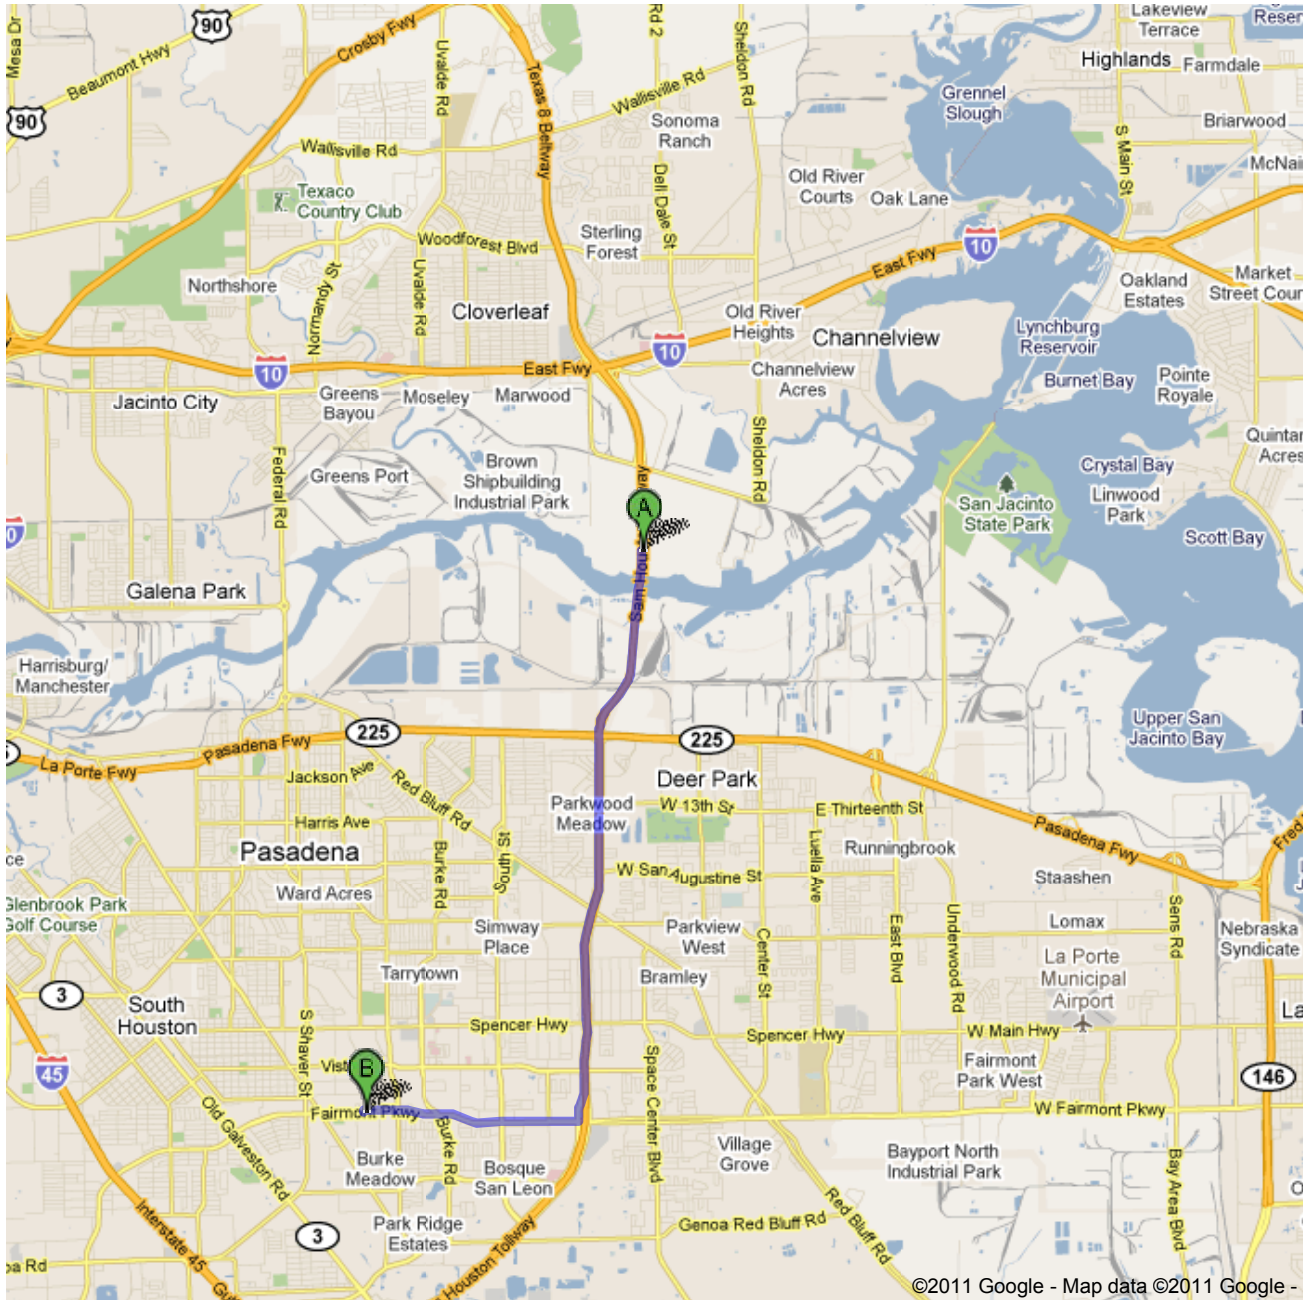

Directions to 1002 Fairmont Pkwy, Pasadena, TX 77504
8.9 mi – about 13 mins
from Beltway 8 North (over Toll Bridge).

East Sam Houston Pkwy N N/Sam Houston Tollway S/Texas 8 Beltway S

1. Head **south** on **Sam Houston Tollway S** go 6.2 mi
total 6.2 mi
Toll road
About 6 mins

2. Take the exit toward **Fairmont Pkwy/Genoa - Red Bluff Rd** go 0.2 mi
total 6.3 mi
Toll road

3. Merge onto **East Sam Houston Pkwy S/Texas 8 Beltway S** go 0.1 mi
total 6.5 mi

4. Turn right onto **Fairmont Pkwy** go 2.4 mi
total 8.9 mi
About 6 mins

5. Make a U-turn go 125 ft
total 8.9 mi
Destination will be on the right
About 1 min

1002 Fairmont Pkwy, Pasadena, TX 77504
