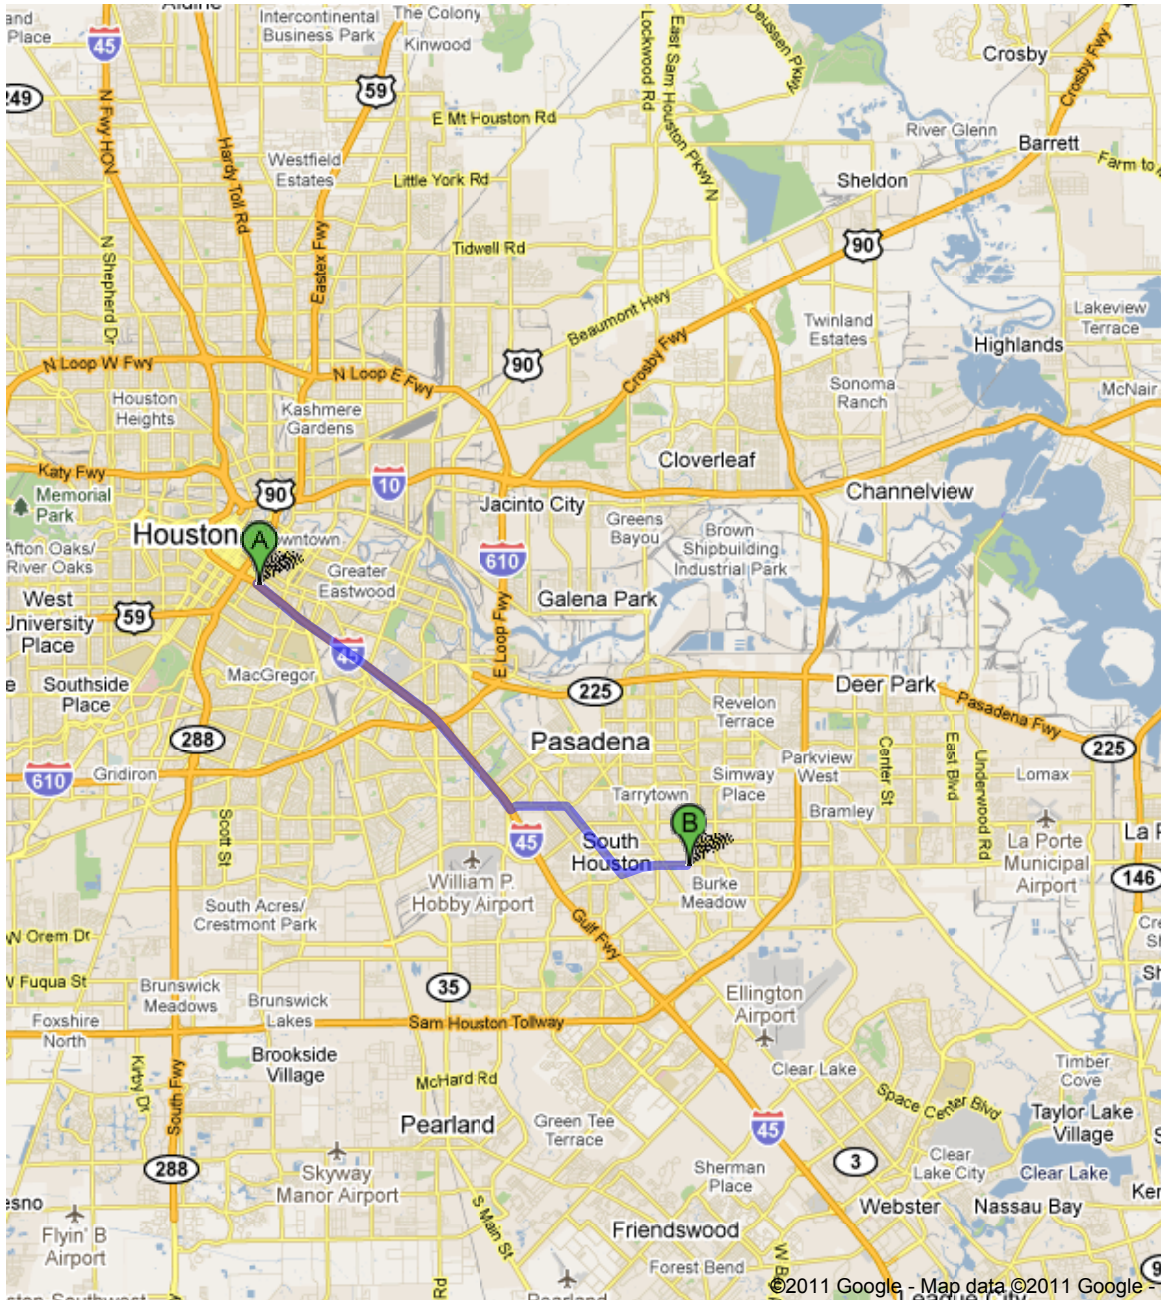

Directions to 1002 Fairmont Pkwy, Pasadena, TX 77504

12.4 mi – about **20 mins** – up to 30 mins in traffic from Downtown (via I45).

Loading...

I-45 S

-
- | | | |
|---|---|----------------------------|
|  | 1. Head southeast on I-45 S toward Exit 45A
About 8 mins | go 7.1 mi
total 7.1 mi |
|  | 2. Take exit 38 toward TX-3/Monroe Rd | go 0.1 mi
total 7.3 mi |
| | 3. Merge onto Gulf Fwy | go 0.3 mi
total 7.6 mi |
|  | 4. Turn left onto Monroe Rd
About 2 mins | go 0.2 mi
total 7.8 mi |
| | 5. Continue onto Winkler Dr
About 2 mins | go 1.1 mi
total 8.9 mi |
|  | 6. Turn right onto Galveston Rd
About 4 mins | go 2.0 mi
total 10.9 mi |
|  | 7. Turn left onto E Edgebrook Dr
About 2 mins | go 0.8 mi
total 11.7 mi |
| | 8. Continue onto Fairmont Pkwy
Destination will be on the right
About 2 mins | go 0.6 mi
total 12.4 mi |

1002 Fairmont Pkwy, Pasadena, TX 77504