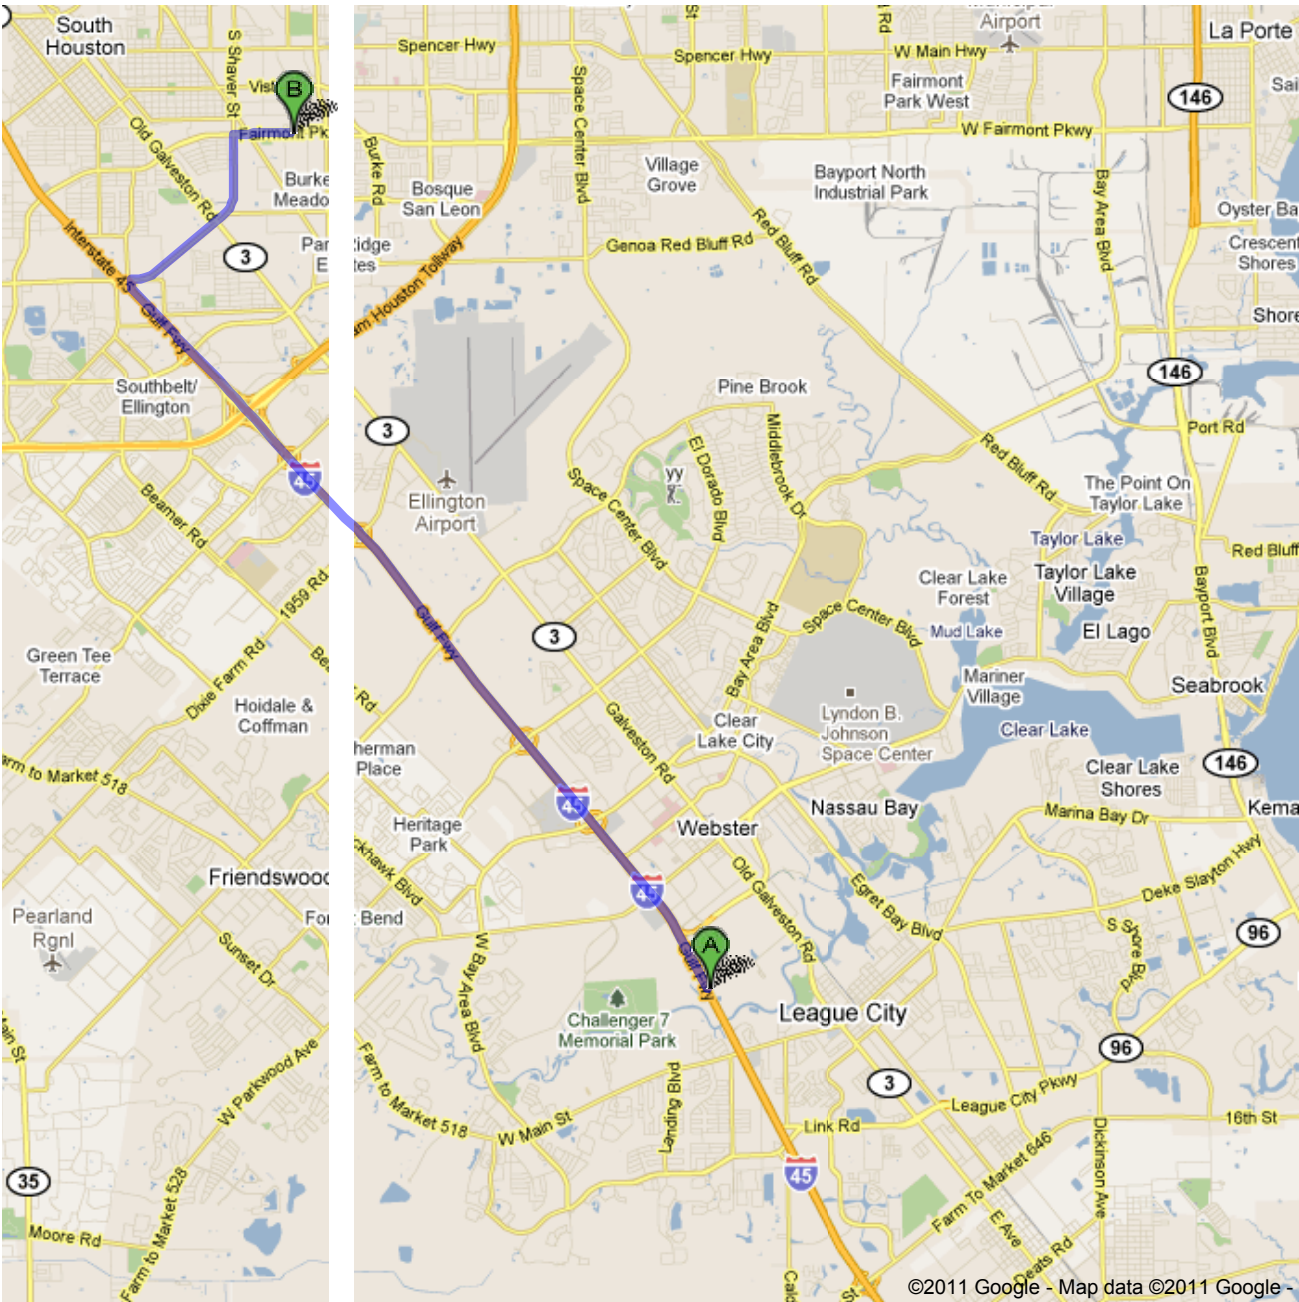

**Directions to 1002 Fairmont Pkwy, Pasadena,  
TX 77504**  
**13.1 mi – about 19 mins**  
from I45 South (Webster, League City, Galveston)

 I-45 N

- 
- |   |   |                            |
|---|---|----------------------------|
|  | 1. Head <b>northwest</b> on <b>I-45 N</b><br>About 10 mins                                  | go 9.4 mi<br>total 9.4 mi  |
|  | 2. Take exit <b>34</b> toward <b>Alameda - Genoa Rd/S Shaver Rd</b>                         | go 0.1 mi<br>total 9.5 mi  |
|   | 3. Merge onto <b>Gulf Fwy</b><br>About 1 min  | go 0.7 mi<br>total 10.1 mi |
|  | 4. Slight right onto the ramp to <b>S Shaver Rd</b>   | go 463 ft<br>total 10.2 mi |
|  | 5. Turn right onto <b>Alameda Genoa Rd</b>  | go 479 ft<br>total 10.3 mi |
|  | 6. Slight left onto <b>S Shaver St</b><br>About 5 mins                                      | go 2.1 mi<br>total 12.4 mi |
|  | 7. Turn right onto <b>Fairmont Pkwy</b><br>Destination will be on the right<br>About 2 mins | go 0.6 mi<br>total 13.1 mi |

 1002 Fairmont Pkwy, Pasadena, TX 77504

---