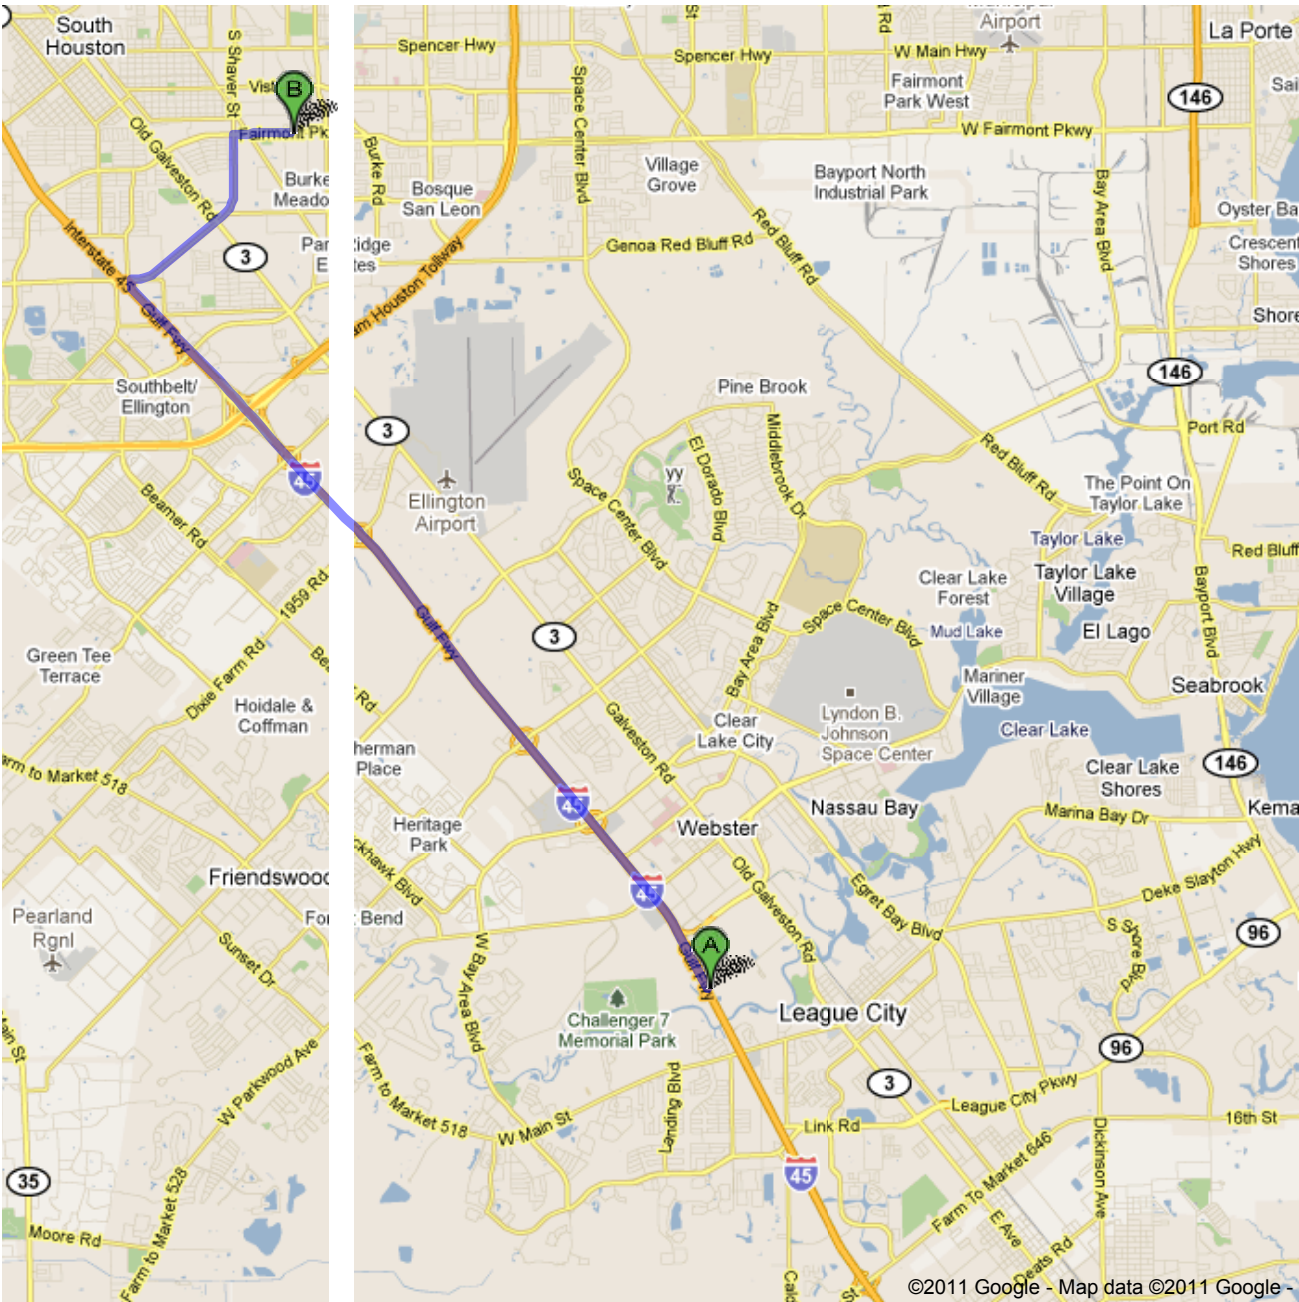

**Directions to 1002 Fairmont Pkwy, Pasadena,  
TX 77504**  
**13.1 mi – about 19 mins**  
from I45 South (Webster, League City, Galveston)

 I-45 N

- 
- |   |   |                            |
|---|---|----------------------------|
|  | 1. Head <b>northwest</b> on <b>I-45 N</b><br>About 10 mins                                  | go 9.4 mi<br>total 9.4 mi  |
|  | 2. Take exit <b>34</b> toward <b>Almeda - Genoa Rd/S Shaver Rd</b>                          | go 0.1 mi<br>total 9.5 mi  |
|   | 3. Merge onto <b>Gulf Fwy</b><br>About 1 min  | go 0.7 mi<br>total 10.1 mi |
|  | 4. Slight right onto the ramp to <b>S Shaver Rd</b>   | go 463 ft<br>total 10.2 mi |
|  | 5. Turn right onto <b>Almeda Genoa Rd</b>   | go 479 ft<br>total 10.3 mi |
|  | 6. Slight left onto <b>S Shaver St</b><br>About 5 mins                                      | go 2.1 mi<br>total 12.4 mi |
|  | 7. Turn right onto <b>Fairmont Pkwy</b><br>Destination will be on the right<br>About 2 mins | go 0.6 mi<br>total 13.1 mi |

 1002 Fairmont Pkwy, Pasadena, TX 77504

---