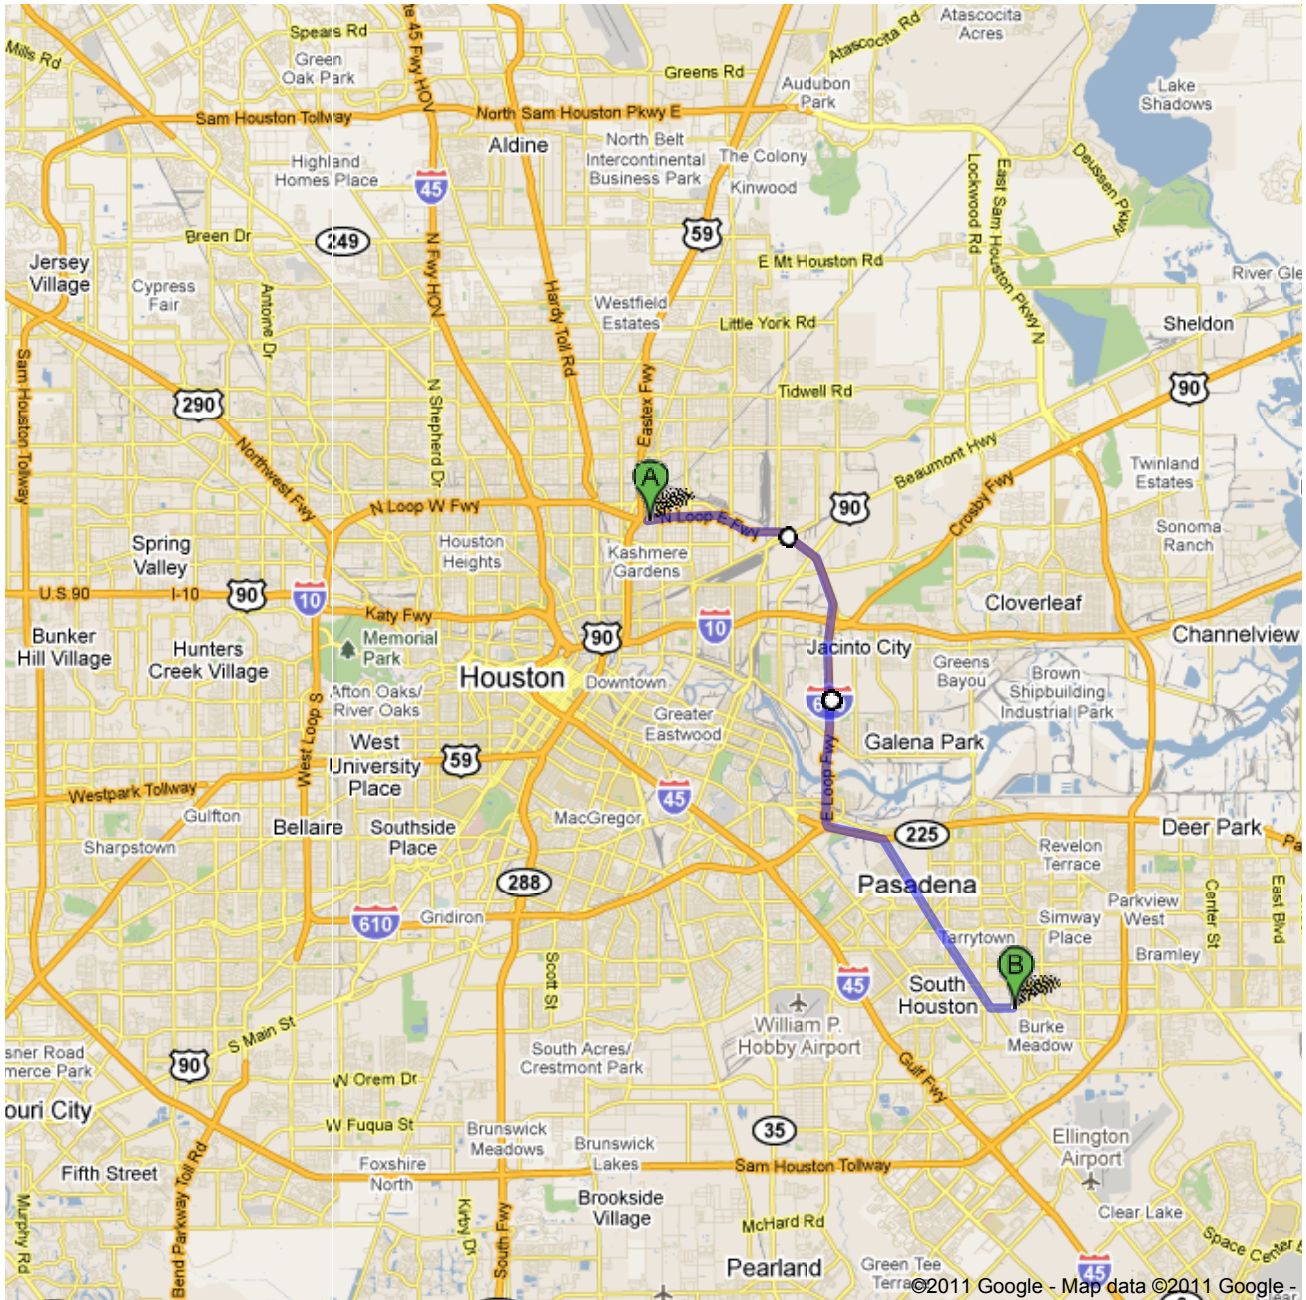

**Directions to 1002 Fairmont Pkwy, Pasadena,  
TX 77504**  
**16.4 mi – about 25 mins**  
from North Loop at Eastex.

I-610 E

1. Head **east** on **I-610 E**  
About 10 mins

go 9.8 mi  
total 9.8 mi

2. Take exit **30B** to merge onto **TX-225 E** toward **Pasadena/La Porte**  
About 1 min

go 1.3 mi  
total 11.1 mi

3. Take the exit toward **Allen-Genoa Rd**

go 0.2 mi  
total 11.2 mi

4. Merge onto **La Porte Freeway Frontage**

go 0.2 mi  
total 11.4 mi

5. Turn right onto **Allen Genoa Rd**  
About 12 mins

go 4.5 mi  
total 15.9 mi

6. Turn left onto **Fairmont Pkwy**  
Destination will be on the right  
About 1 min

go 0.5 mi  
total 16.4 mi

1002 Fairmont Pkwy, Pasadena, TX 77504