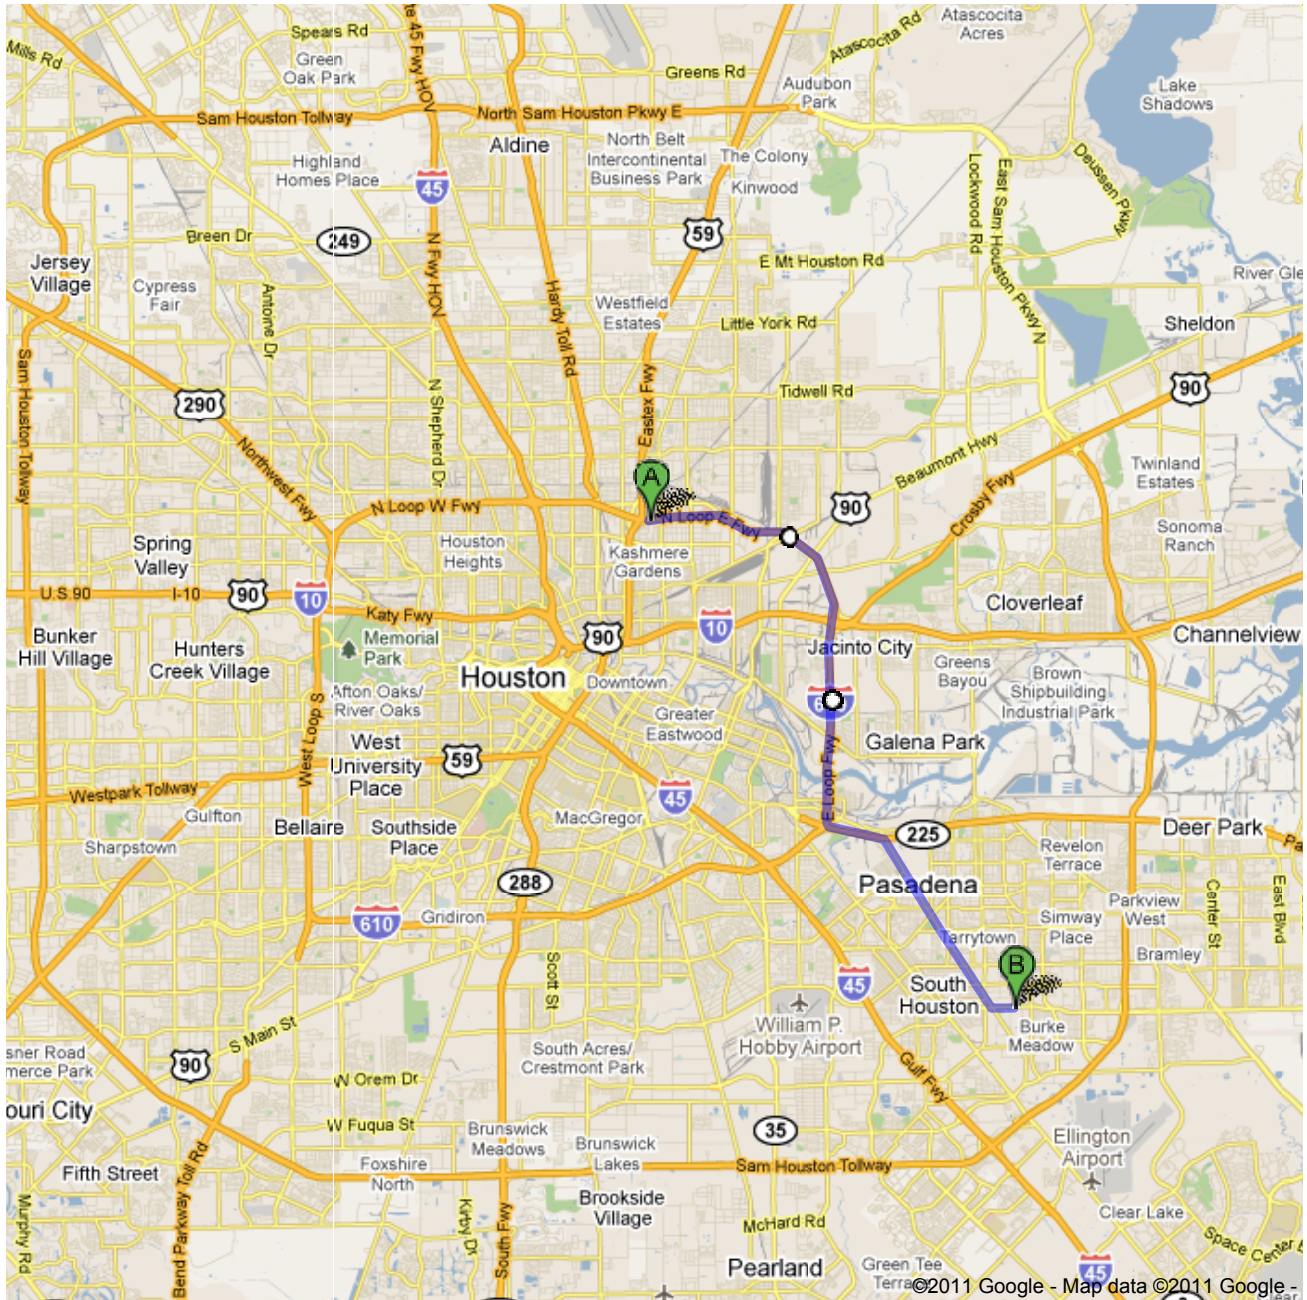

**Directions to 1002 Fairmont Pkwy, Pasadena,
TX 77504**
16.4 mi – about 25 mins
from North Loop at Eastex.

1. Head **east** on **I-610 E**
About 10 mins

go 9.8 mi
total 9.8 mi

2. Take exit **30B** to merge onto **TX-225 E** toward **Pasadena/La Porte**
About 1 min

go 1.3 mi
total 11.1 mi

3. Take the exit toward **Allen-Genoa Rd**

go 0.2 mi
total 11.2 mi

4. Merge onto **La Porte Freeway Frontage**

go 0.2 mi
total 11.4 mi

5. Turn right onto **Allen Genoa Rd**
About 12 mins

go 4.5 mi
total 15.9 mi

6. Turn left onto **Fairmont Pkwy**
Destination will be on the right
About 1 min

go 0.5 mi
total 16.4 mi

1002 Fairmont Pkwy, Pasadena, TX 77504